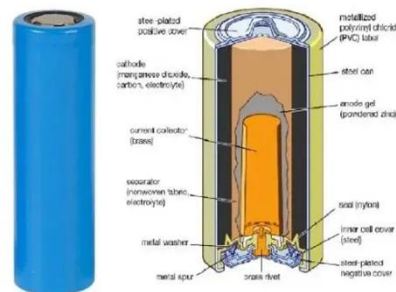

what is fuelling the Brazilian IoT market including market drivers, connectivity, and ...

[Learn More](#)

How to view all eNACH/eMandates/OTMs registered under my

How to view all eNACH/eMandates/OTMs registered under my bank account ? at DesiDime. -- Created at 07/12/2021, 17 Replies - Dost and Dimes -- India's Fastest growing Online Shopping Community to ...

[Learn More](#)

Products - Outdoor Base Station Cabinets & Energy Storage ...

Explore Huijue's complete product portfolio, including base station energy cabinets, outdoor base station cabinets, battery enclosures, and cabinet energy storage systems. Designed for telecom, ...

[Learn More](#)

Outdoor Integrated Telecom Cabinet for Base Stations & Nodes

This Integrated Cabinet for Telecom