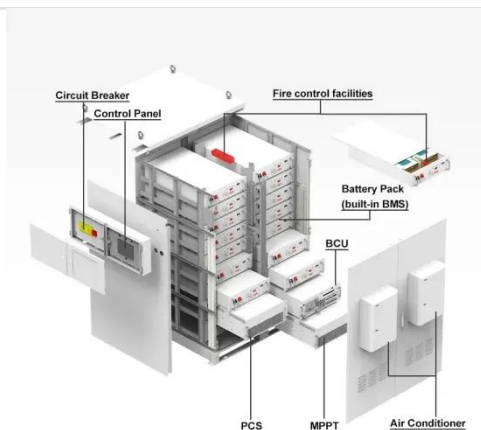

[Learn More](#)

Indoor FPC cabinet

The cabinets are designed to meet challenging requirements for indoor telecom and Industrial applications, with special focus on cable management and multi-cabinet installation, with or without ...

[Learn More](#)

Fortress Indoor Wall Mount Power Supply Cabinet

The CF-IWM-PS Cabinet is a compact wall mount unit designed as the perfect solution for cable network power equipment installation for indoor environments like commercial units or MDUs.

[Learn More](#)

Power Cabinets

Featuring top access ports and an open bottom, the cabinet facilitates easy cable routing, while vented doors promote generous front-to-rear airflow, optimizing equipment performance for this plug-and ...

[Learn More](#)

Base Station Energy Cabinet

The Base Station Energy Cabinet is a fully enclosed, weather-resistant telecom energy cabinet designed to provide reliable power distribution and battery backup for outdoor communication