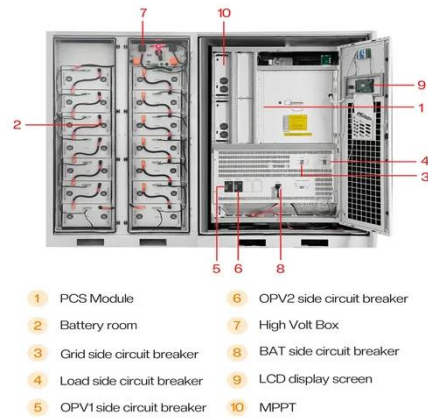

temperatures & longer runtime. See more!

[Learn More](#)

Contact Us

For catalog requests, pricing, or partnerships, please visit:
<https://v4venison.co.za>