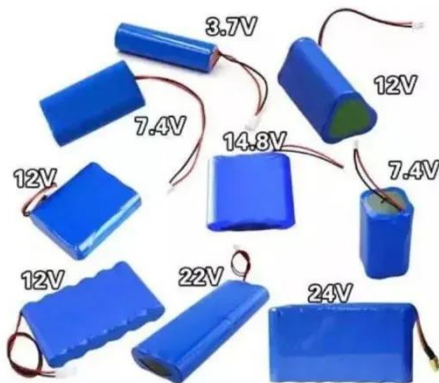

Base Station Energy Cabinet

The Base Station Energy Cabinet is a fully enclosed, weather-resistant telecom energy cabinet designed to provide reliable power distribution and battery backup for outdoor communication networks.

[Learn More](#)

Shop Standard Power Supply Cabinets , Multilink

Our standard power supply cabinets offer efficient power processing & synchronous rectification, ensuring cool