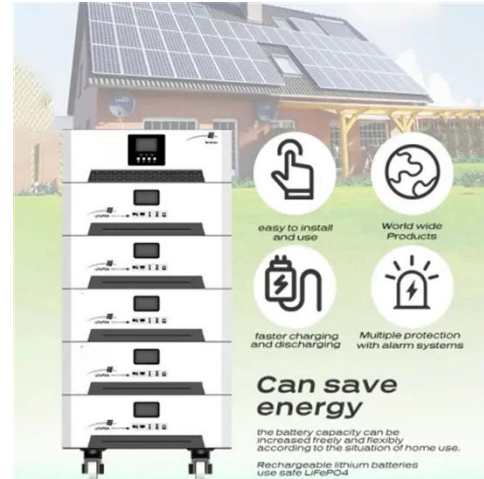

applications, and home solar systems.
Built with premium 3.2V LiFePO4 ...

[Learn More](#)

Epoch 12V 300Ah , Heated & Bluetooth , LiFePO4 Battery

Public Pricelist All Products Epoch 12V 300Ah , Heated & Bluetooth , LiFePO4 Battery

[Learn More](#)

Lithium battery 12V 300Ah DX-12300LB

Lighter Weight: About 40% of the weight of a comparable lead acid battery. A drop in replacement for lead acid batteries. Higher Power: Delivers twice power of lead acid battery, even high discharge ...

[Learn More](#)