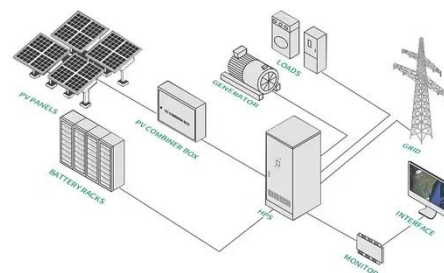

Best 5000 Watt Inverter 12V to 220V for Home, RV, and Solar Systems

Designed by JINTAOMA, this inverter converts 12V DC to a pure sine wave 220V AC output, making it a dependable choice for vehicle travel, camping, and remote workstations. It supports a range of ...

[Learn More](#)