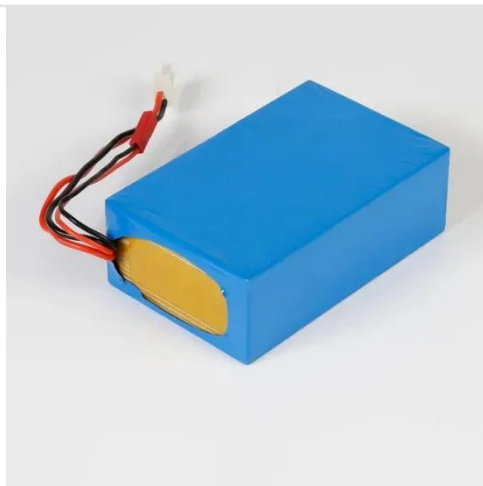

llamadas de manera simple, segura y confiable, y está disponible ...

[Learn More](#)