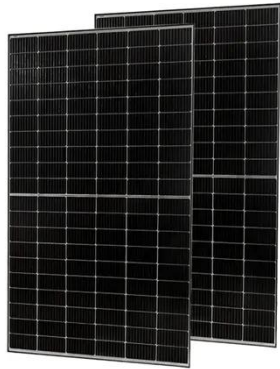

solar photovoltaic, diesel power generation, grid and ...

[Learn More](#)

Battery Cabinet, Battery Storage Cabinet, Battery Bank Rack

EverExceed VRLA battery cabinets are very durable, and easy to install. Engineered for use with most type of battery terminal models, these cabinets can fit a wide variety of applications.

[Learn More](#)