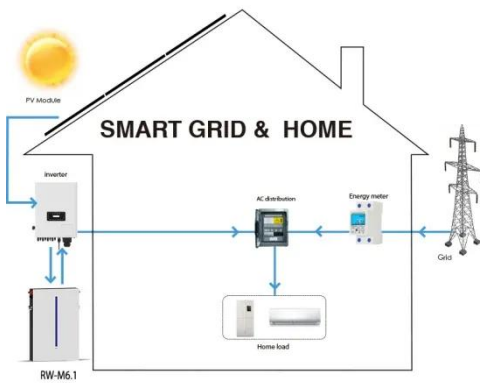

[Learn More](#)

200kw Sync Control Cabinet Complete Set Generator Panel for ...

Generally speaking, it takes about 15 days for samples and about 26 days for mass production. The specific delivery time depends on the items and quantity of your order.

[Learn More](#)

VFI CPM S200K-42U

Each unit is equipped with dual input, communication ports, ...

[Learn More](#)

Chile communication cabinet 200kW for production line

ICEENG CABINET serves customers in 18+ countries across Africa, providing outdoor communication cabinets, power equipment enclosures, and battery energy storage cabinets for telecommunications, utilities, and ...