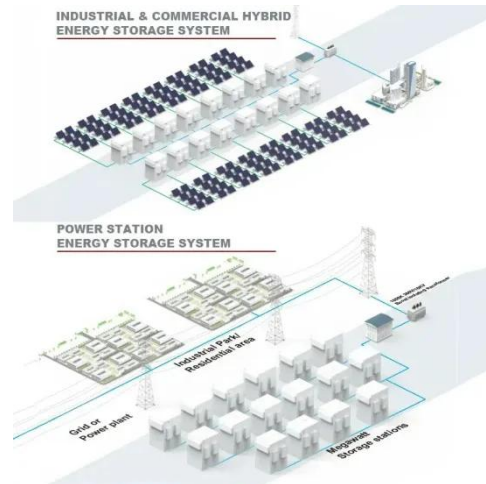

200kW, 800V, 400A DC-DC Cabinet

The unit is a non-isolated bidirectional 200kW / 800V DC/DC power converter cabinet solution. Flexible design and application with its 800 Vdc maximum voltage on the high voltage side and up to 400 Adc maximum ...

[Learn More](#)

200kW, 1200V, 250A DC-DC Cabinet

Fully EMC tested and CE compatible, CSA certified. Zekalabs presents our 200kW, 1200V DC-DC cabinet solution. The unit is bidirectional and can serve in many intricate applications.

[Learn More](#)

200kw Sync Control Cabinet Complete Set Generator Panel for ...

Generally speaking, it takes about 15 days for samples and about 26 days for mass production. The specific delivery time depends on the items and quantity of your order.

[Learn More](#)