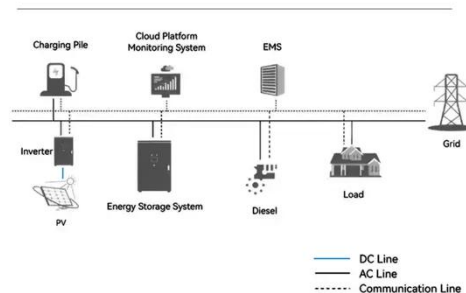

System Topology

200KWh Battery Energy Storage 20

The battery system can control the water-cooled unit cooling, heating and temperature settings; The integrated energy storage battery cabinet meets IP54 protection level and supports the use in ...

[Learn More](#)

200kWh 215kWh 225kWh 245kWh