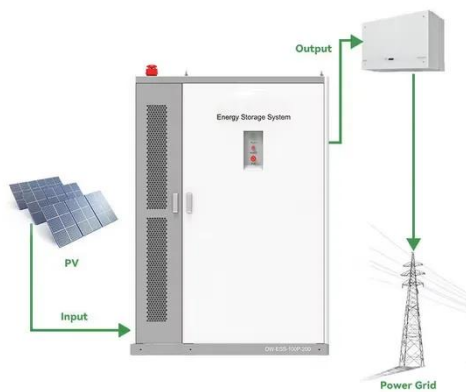

## 24v Inverter, 24v DC to 120v/240v AC Power Inverter , inverter

The power inverter can convert 24V DC to 110V/120V or 220V/230V AC. Equipped with a USB port, the 24V inverter can be used for multi-purpose charging. 24V inverter has multiple safety protection, ...