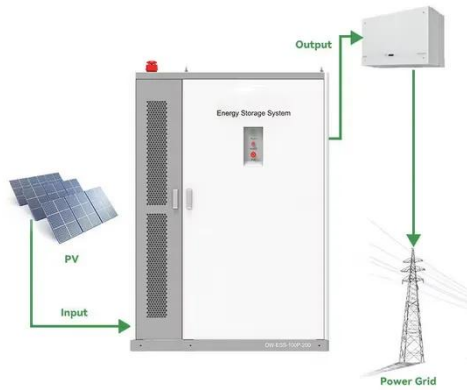

will ensure your 24V DC to 220V AC power conversion is ...

[Learn More](#)

5000 Watt Pure Sine Wave Power Inverter, 24V DC to 220V AC

5000W 12V/24V/48V DC to 110V/220V AC pure sine wave power inverter for sale, ideal for charging both resistive and sensitive electronics or appliances like cell phones, digital cameras, laptops, air ...