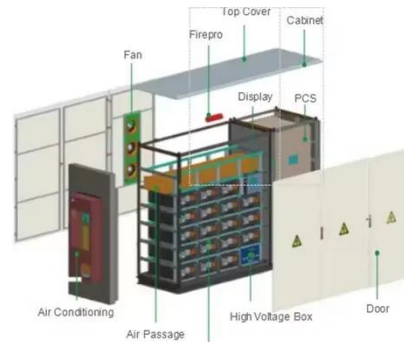

[Learn More](#)

VEVOR Hybrid Solar Inverter, 3KVA 2400W, Pure Sine ...

VEVOR Hybrid Solar Inverter 3KVA 2400W with built-in ...

[Learn More](#)

Rich Solar NOVA PURE MAX 3K 3000W 24V Inverter -- Build the ...