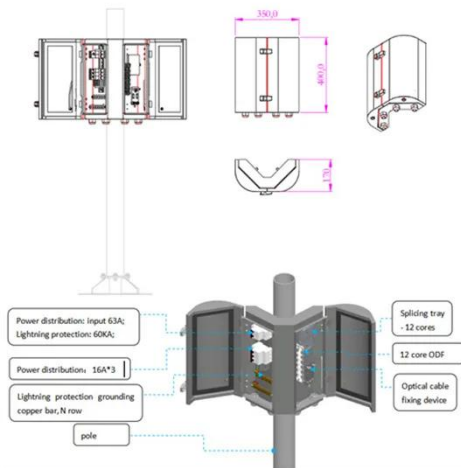

25kW Power Storage Cabinet for Mountainous Areas

Amazon : NATIVEGUT Natural Probiotic Supplement for ...

Unlike competitors, Native Gut contains no artificial additives and is easy to incorporate into your pet's daily routine - simply mix one scoop with their food. The ...

[Learn More](#)

NativeGut , #1 Natural Gut Health Supplement for Dogs

NativeGut is a premium, dog-specific supplement that puts the spotlight on a crucial--but often ignored--pillar of canine wellness: the digestive system. Its thoughtfully curated blend works to ...

[Learn More](#)