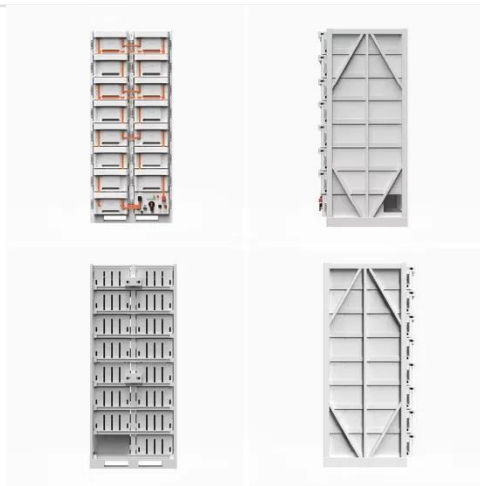

2MWH Containerized Solar Battery Storage System

Polinovel 2MWH commercial energy storage system (ESS) is tailored for high-capacity power storage, ideal for large-scale renewable energy generation, PV ...

[Learn More](#)

LUNA2000-1.0/2.0MWH

Take advantage of smart energy management with the LUNA2000-1.0/2.0MWH and ensure a sustainable, cost-efficient energy future. The Huawei Smart String ...

[Learn More](#)

Industrial 100kwh 215kwh Outdoor Ess Cabinet 1mwh ...

We are proud to be a leader in the PV industry in terms of technological innovations. SunEvo is listed as Tier 1 solar module maker by BNEF. Currently, ...

[Learn More](#)