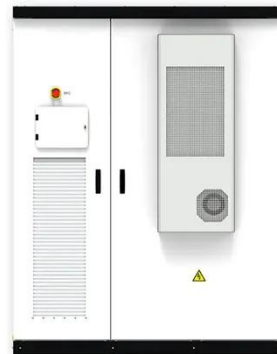

Huawei , LUNA2000-2.0MWH Series

Huawei Technologies Co., Ltd. Solar Storage System Series LUNA2000-2.0MWH Series. Detailed profile including pictures and manufacturer PDF.