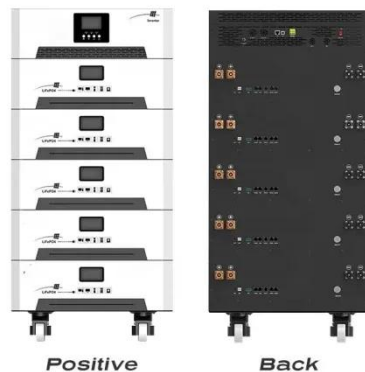

Solar High Frequency Inverter 300W

DC to AC car power inverter provides 300 watts DC to AC peak power. [Multi-Protection] Built-in fuse to protect your device, safe charging design provides protection against, + -Reverse connection, ...

[Learn More](#)