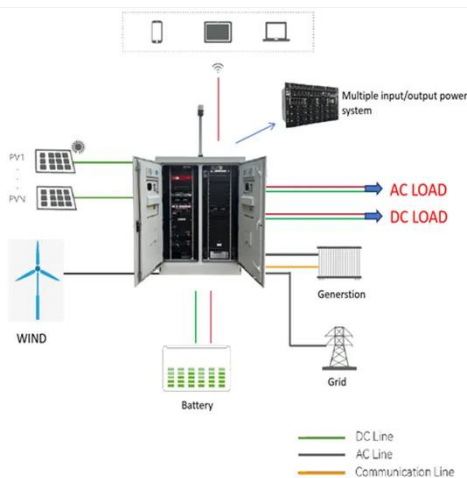

Outdoor Communication Cabinets and Power Cabinets

Outdoor cabinets ensure network stability and protect communication equipment with reliable power management.

[Learn More](#)

50KW modular power converter

Ue-Commercial Distributed Liquid-Cooled Outdoor Cabinet , TDG ...

Embedded peak shaving and valley filling, demand management, storage and charging control, and various operational control modes are applicable to almost all industrial and commercial application ...

[Learn More](#)

Outdoor control cabinets

In addition to the standardized offerings, the cabinets can be flexibly tailored to meet customer-specific requirements. The range of control cabinets for cable networks comes in different sizes and materials ...

[Learn More](#)