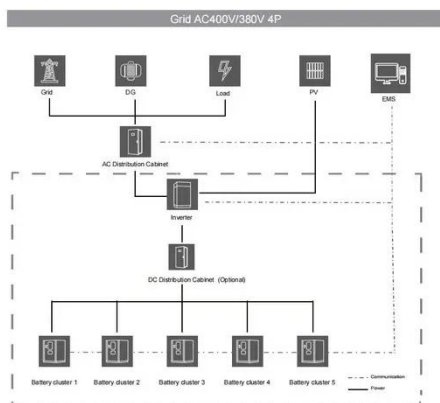

400V Energy Management for Subway User Outdoor Communication

Top Manufacturer of Outdoor Enclosures, Telecom Cabinets & BESS

As a leading Chinese Supplier and Manufacturer, AZE specializes in designing and producing high-quality outdoor enclosures, telecom cabinets, and BESS (Battery Energy Storage Systems) solutions.

[Learn More](#)

Outdoor Communication Energy Cabinet , Moblie, Hybird Power

Experience the HJ-SG-D02 series from Huijue Group, a versatile outdoor communication energy cabinet designed for stable power supply in communication base stations, smart transportation, and more.

[Learn More](#)

Outdoor communication energy cabinet

Highjoule HJ-SG-D02 Outdoor Communication Energy Cabinet is an integrated system for network communication, base station power and remote area site operation, which is suitable for ...

[Learn More](#)