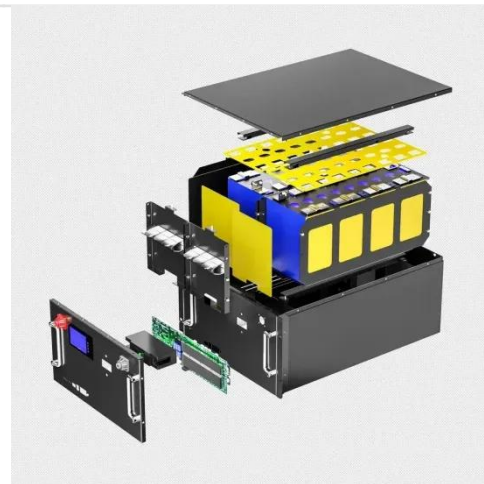

40kWh Data Center Battery Cabinet for Edge Computing

South African manufacturer of microgrid energy management cabinets, data center edge computing cabinets, off-grid energy cabinets, mining explosion-proof battery cabinets, and mobile ...

[Learn More](#)

Sol-Ark L3-HV-40KWH :: Battery Energy Storage System, L3 Limitless

The Sol-Ark L3 HV-40KWH-30K 208V emerges as a powerful indoor energy storage solution, tailored for commercial