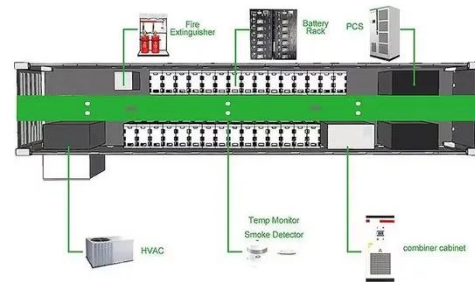

Intelligent Rack Power Distribution Units , Legrand

Our rack PDUs are available with intelligence options including outlet switching and individual outlet metering to basic (non-networked) rack PDUs. See our comprehensive resource library including ...

[Learn More](#)

Rack Power Supplies - Mouser