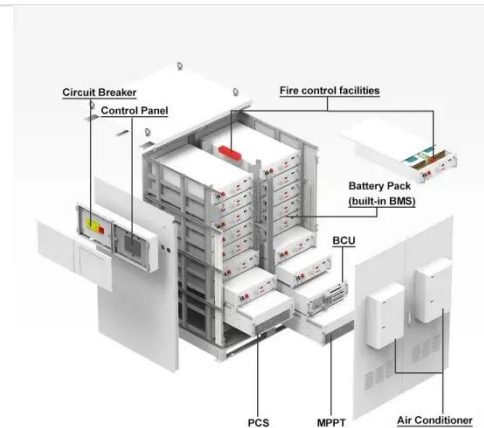

How to Install the New Photovoltaic Glue Board: Expert Guide for

Solar installations have grown 43% year-over-year since 2022, but the new photovoltaic glue board technology brings unique challenges. Unlike traditional mounting systems, these adhesive-based ...

[Learn More](#)