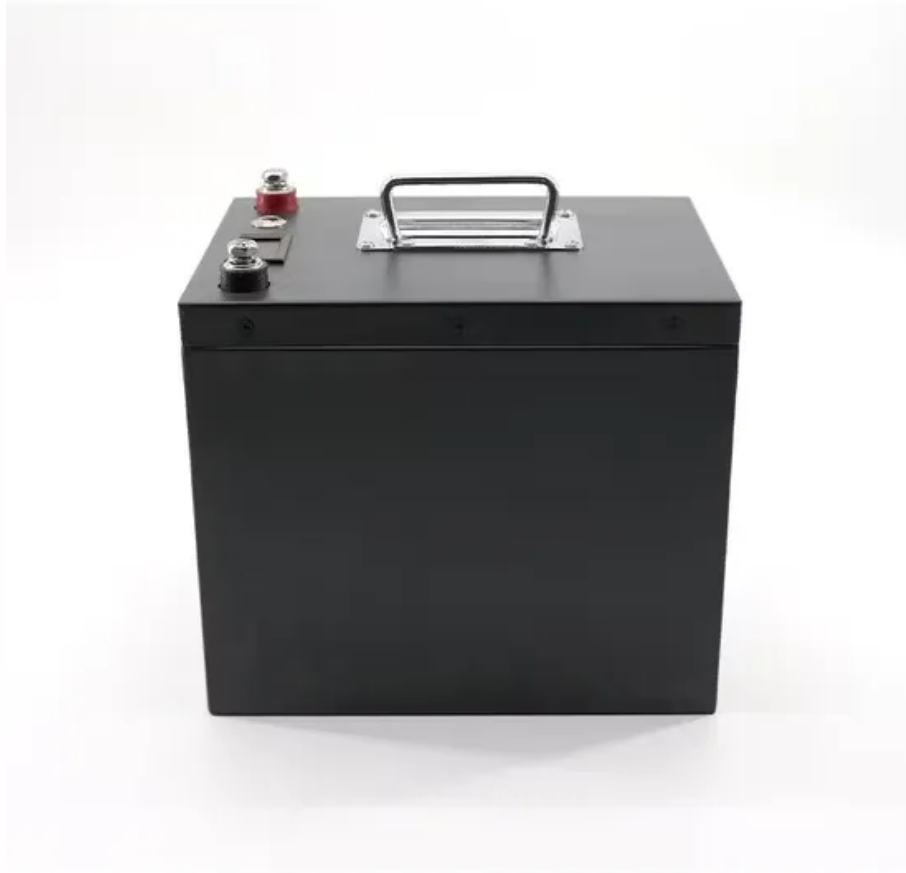

550 portable power bank

550 portable power bank

Jackery Explorer 550 Portable Power Station G00550AH B& H Photo

The Explorer 550 Portable Power Station from Jackery features a 550Wh battery and seven outputs for powering seven different devices simultaneously. The Explorer 550 allows you to power items such ...

[Learn More](#)

Jackery Explorer 550 Portable Power Station

Jackery Explorer 550 Portable Power Station charges low to high-power appliances for long hours. With a high battery capacity of 550Wh, a foldable handle, an ergonomic design, and industry-leading BMS ...

[Learn More](#)

Jackery Explorer 550 (550Wh) 500-Watts Portable Power Station ...

The Jackery Explorer 550 portable power station, with a 550Wh capacity and an 110V/500W AC outlet, is ideal for home use, emergency backup, and road trip camping.

[Learn More](#)

Jackery Explorer 550 Portable Power Station

Features a 550 Wh capacity, 500W rated power (1000W surge power) and multiple output charge/recharge ports. Its portable and compact design weighs in at just 13.8 lbs and features an ...