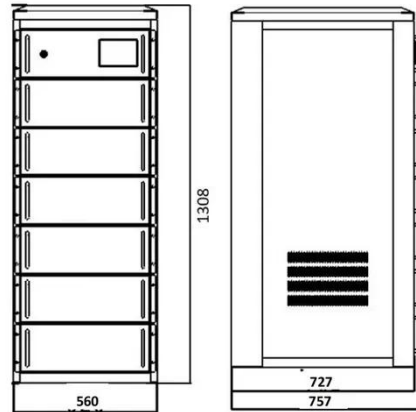

Jackery Explorer 550 Portable Power Station

Features a 550 Wh capacity, 500W rated power (1000W surge power) and multiple output charge/recharge ports. Its portable and compact design weighs in at just 13.8 lbs and features an ...

[Learn More](#)

Jackery Explorer Portable Power Station 550

The Jackery Explorer 550 is an official product of Jackery. 500Watt Output with a 550Wh Capacity: The Explorer 550 is perfect for devices like a laptop, TV, drone, CPAP, rice cooker, etc. ...

[Learn More](#)

500-Watt Continuous/100-Watt Peak Output Power Station Explorer 550

Portable Power Excellence: Boasting a robust 550Wh battery capacity, coupled with an ergonomic handle and cutting-edge BMS technology, the Explorer 550 offers unparalleled portability at only 13.8 ...

[Learn More](#)