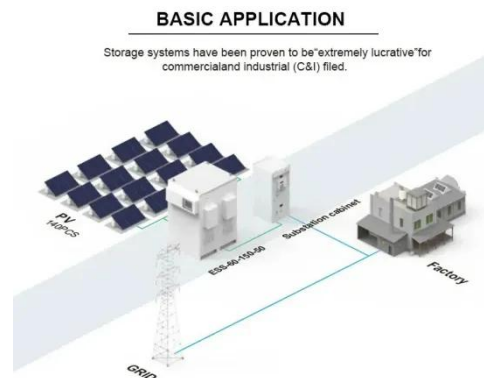

How to Choose the Best Mobile Cement Silo: A Complete Buying Guide

Discover what to look for in a mobile cement silo, from capacity and mobility to safety standards. Make an informed decision with this expert guide.

[Learn More](#)

Powering Remote Construction Sites: How XiaofuPower's Mobile ...

To meet these needs, XiaofuPower's Mobile Energy Storage System offers a robust, scalable, and ready-to-deploy