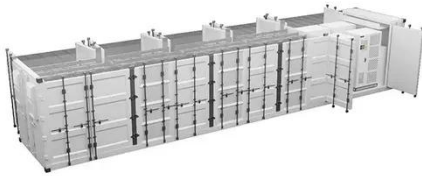

battery terminal models, these cabinets can fit a wide variety of applications. This solution is completely customizable and flexible to support your application

...

[Learn More](#)

Lead-acid battery cabinet for IoT base stations 600mm deep

Professional manufacturer of IP55 and IP65 rated cabinets including power storage cabinets, communication outdoor cabinets, battery cabinets, telecom cabinets, and industrial enclosure ...

[Learn More](#)