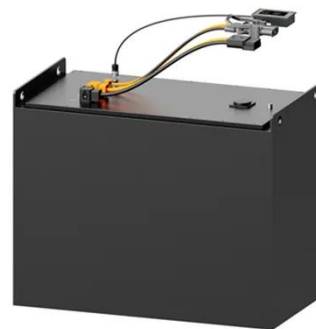

### 600mm Wide 600mm Deep Racky Rax Wall Mounted ...

Each data cabinet comprises a welded steel frame and adjustable front and rear ...

[Learn More](#)