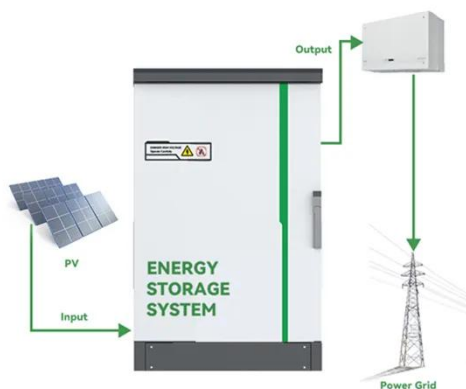

600mm Wide 600mm Deep Racky Rax Wall Mounted ...

Each data cabinet comprises a welded steel frame and adjustable front and rear ...

[Learn More](#)

APC NetShelter 6U Wallmount Rack Enclosure Server Cabinet