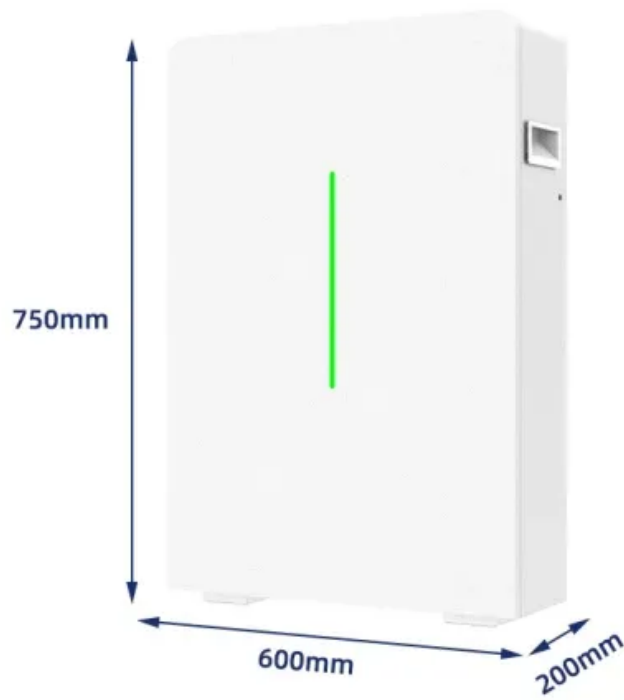

800w inverter price