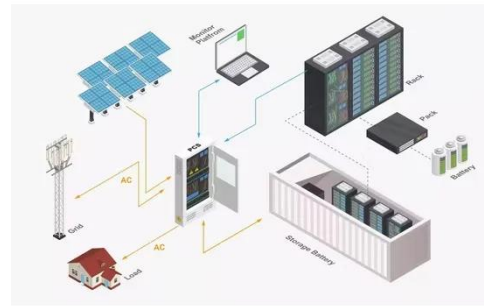

Buy Sportsman 800W Electric Start Inverter Generator, Lightweight at Walmart

[Learn More](#)

800W Inverter

Explore a wide range of our 800W Inverter selection. Find top brands, exclusive offers, and unbeatable prices on eBay. Shop now for fast shipping and easy returns!

[Learn More](#)

Amazon : 800 Watt Power Inverter

Price and other details may vary based on product size and color. This product has sustainability features recognized by trusted certifications. Carbon emissions from the lifecycle of this product were ...

[Learn More](#)