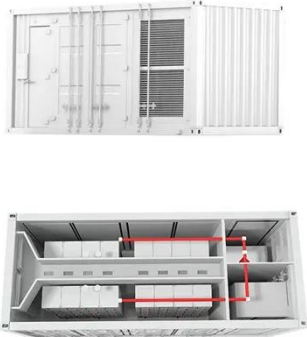

Samsung Galaxy A42 5G (SM-A426N) Full Specifications

Samsung Galaxy A42 5G SM-A426N Full Specifications: 6.6" Super AMOLED FHD+ Display, 164.4 x 75.9 x 8.6mm dimensions, Quad Main Camera, 5000mAh Fast Charging Battery.