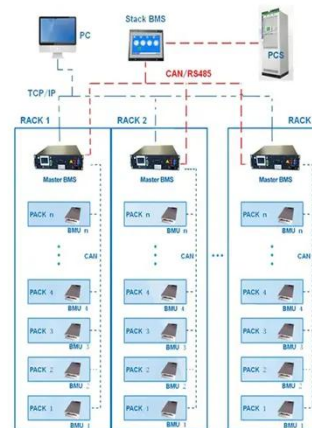

ISST Electrical And Electronics - ISST Electrical And Electronics

ISST delivers end-to-end intelligent infrastructure solutions that power the digital economy. Through cutting-edge fiber optic networks, modular data centers, and sustainable energy technologies, we ...

[Learn More](#)

BMS Wiring Diagram