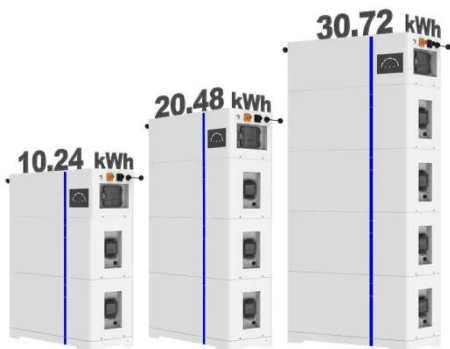

ESS

C & D Technologies , Stationary Battery Cabinets

Our team of experts can help you configure your cabinet solution based on your unique needs. You can purchase both batteries and cabinets in a single purchase order.

[Learn More](#)

Communication Base Station Battery Cabinets , Huijue Group E-Site

Behind every communication base station battery cabinet lies a complex engineering marvel supporting our hyper-