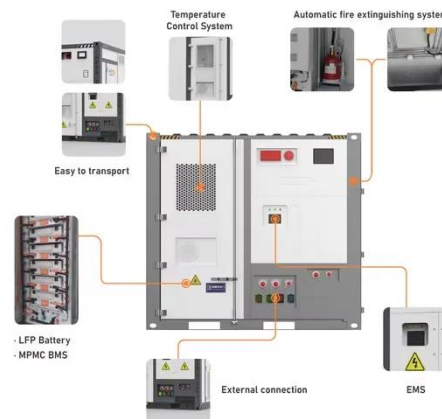

Mobile Communication Base Stations

Mobile communication base stations, as the "nerve endings" of telecommunications networks, undertake core functions such as signal coverage and data transmission.

[Learn More](#)

Women's Outerwear: Work Coats, Jackets & Vests - Berne Apparel