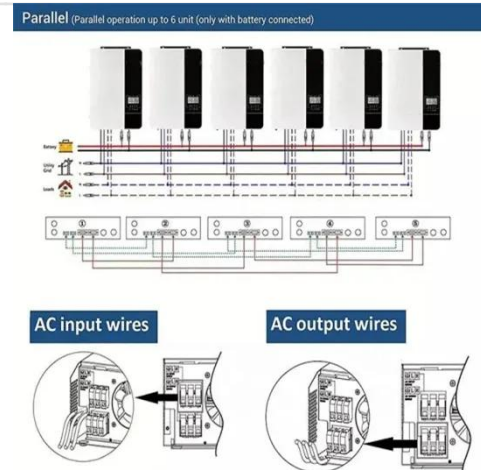

Bowei Software (Guangzhou) Co., Ltd. GUANGZHOU_in3g

Commodity wholesale trade (except license approval commodities); Internet commodity sales (except license approval commodities); commodity retail