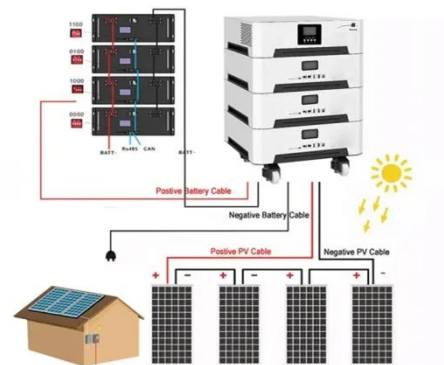

Outdoor Enclosures Nema Rated Telecom Cabinets Ip55 Ip65

What is an outdoor telecommunication enclosure? Damage-resistant and reliable outdoor enclosures are key for outdoor telecommunication applications from cell tower sites and fiber optic networks to ...