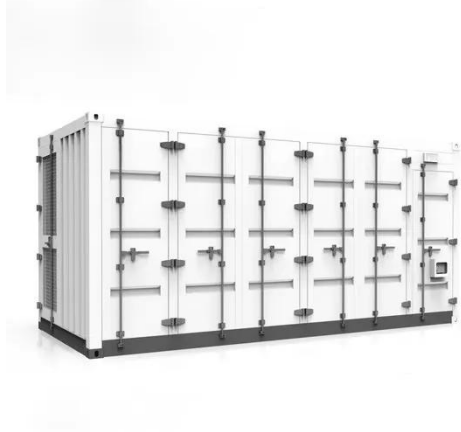

[Learn More](#)

Outdoor Enclosure Waterproof Telecom Cabinet With Air Conditioner ...

The Outdoor Telecom Equipment Cabinet - MF-1.6m is a robust and versatile solution designed for housing telecommunication equipment in outdoor environments. Built to withstand challenging ...

[Learn More](#)

OUTDOOR ENCLOSURES NEMA RATED TELECOM CABINETS

Major projects now deploy clusters of 20+ containers creating storage farms with 100+MWh capacity at costs below \$280/kWh. Technological advancements are dramatically improving solar storage ...

[Learn More](#)

OUTDOOR TELECOM COMMUNICATION CABINET IP55 32U 1 7M ...

Designed for outdoor deployment, the cabinet features weather-resistant construction, efficient ventilation or air conditioning, and options for battery and DC distribution integration.