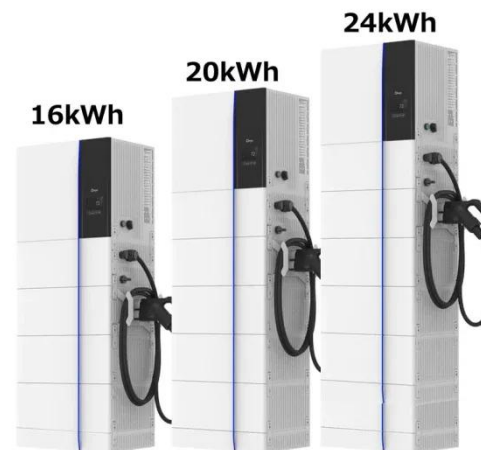

Energy Storage Cabinet

Safety designs such as water and electricity separation, three-level fire protection + explosion venting + exhaust, liquid cooling + dehumidification design, all ensure the safety of the energy storage ...

[Learn More](#)

---

copenhagen portable power