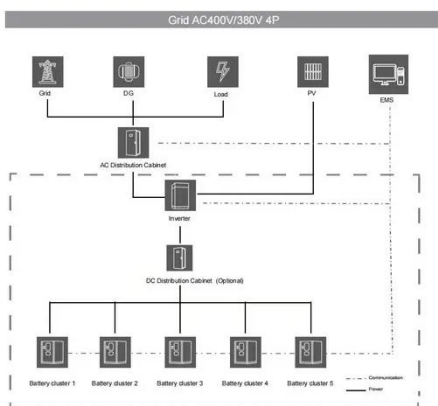

CPS Inverters

Xantrex Inverters AC Coupled
International Inverters Micro Inverters
Off Grid Inverters Pre-Wired Inverters
Residential Grid-Tie Inverters Residential
Grid-Tie Battery Backup Inverters
Racking Solar ...

[Learn More](#)

7.6-12kW Single-Phase Hybrid