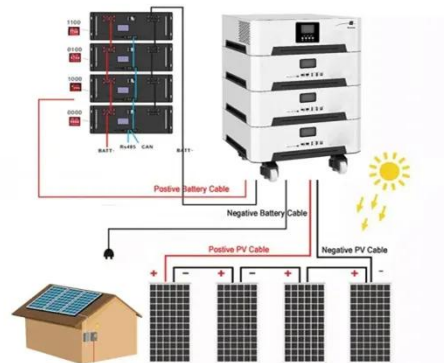

Outdoor Integrated Telecom Cabinet for Base Stations & Nodes

Durable outdoor integrated telecom cabinet for base stations and data