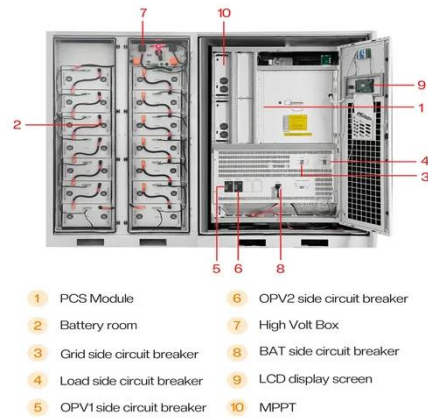

deployments, compatible with popular rack server, network cabinet, and data ...

[Learn More](#)

Contact Us

For catalog requests, pricing, or partnerships, please visit:
<https://v4venison.co.za>