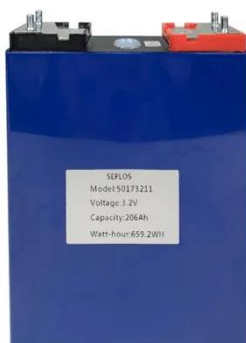

Server Racks & Data Cabinets 800mm Wide x 800mm Deep , Comms ...

Discover a range of 800mm wide x 800mm deep data cabinets and racks from leading brands at Comms Express. Optimise your data centre with high-quality cabinets and racks designed for efficient space ...