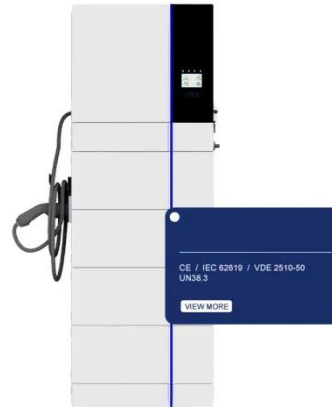

control cabinet

According to the needs of the operating conditions, we can install AC input reactor, output reactor, DC reactor, EMI filter, braking unit, breaking resistor, contactor, intermediate relay, thermal relay, PLC, ...

[Learn More](#)

CONTROL CABINET INVERTERS

Breuer Motoren GmbH offers control cabinet inverters designed for precise motor management. Improve your system efficiency and reliability.

[Learn More](#)

AC-DC Inverter Cabinets

Elevate your power conversion solutions with Zekalabs AC-DC Inverter Cabinets, setting the standard for cutting-edge engineering. Meticulously designed to deliver unparalleled reliability, efficiency, and ...

[Learn More](#)