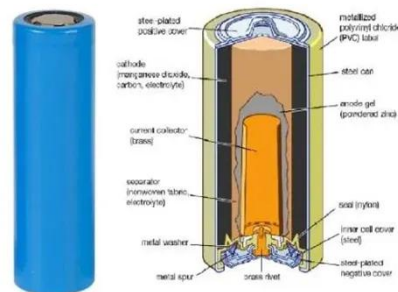

Outdoor Communication Energy Cabinet , Moblie, Hybird Power

Experience the HJ-SG-D02 series from Huijue Group, a versatile outdoor communication energy cabinet designed for stable power supply in communication base stations, smart transportation, and more. ...