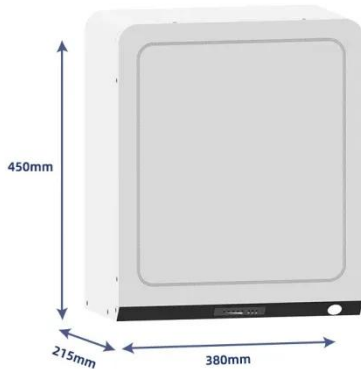

Shenzhen Dora Energy Technology Co., Ltd. specializes in the research, development, and sales of hardware and software systems for battery modules, portable energy storage devices, photovoltaic ...

[Learn More](#)

Low-voltage home energy storage stacked all-in-one (2.56KWH) ...

They support RS-485/CAN communication methods, meeting the needs of household energy storage scenarios. In terms of system configuration, the number of modules (PCS) for each model ranges ...

[Learn More](#)

Guangdong Zhongke JinYi Energy Co., Ltd

Over 40 patents for invention and practical new technologies, achieving independent research and development in energy storage inverter, micro-inverter, EMS, PCS, BMS, IOT, intelligent cloud and ...

[Learn More](#)