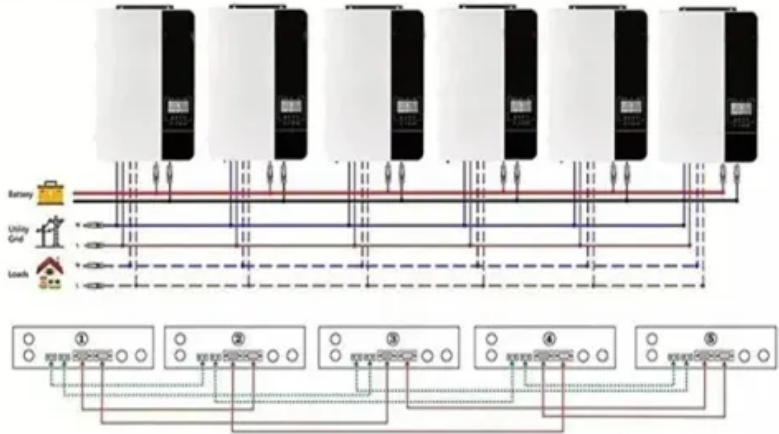

Dustproof power storage cabinet for edge computing

Parallel (Parallel operation up to 6 unit (only with battery connected))

AC input wires

AC output wires

Dustproof power storage cabinet for edge computing

organize, and secure your collection of ...

[Learn More](#)

EdgeBLOK MDC

EdgeBLOK MDC - Micro Data Center
EdgeBLOK MDC - Micro Data Center solution is a package that provides power, cooling, monitoring, security and essential accessories into a single cabinet.