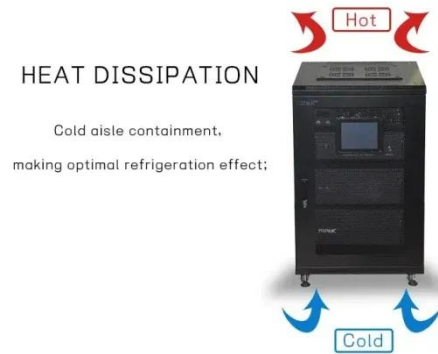

MACHINE

These machines provide high-quality, reliable welds on nickel strips and similar materials, ensuring secure connections on both positive and negative terminals of lithium batteries.

[Learn More](#)

Spot Welding Machine for Lithium Ion Battery: Expert Buying Guide

Learn key factors for choosing a spot welding machine for lithium ion battery assembly. Compare types, features, prices, and safety tips in this unbiased guide.

[Learn More](#)

Introduction to the characteristics of lithium battery spot welding machine

In the evolution of battery spot welding, various types of spot welding machines have been developed, each showcasing unique features and applications.

[Learn More](#)