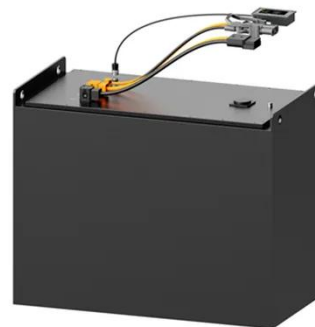

Contact Us

For catalog requests, pricing, or partnerships, please visit:
<https://v4venison.co.za>