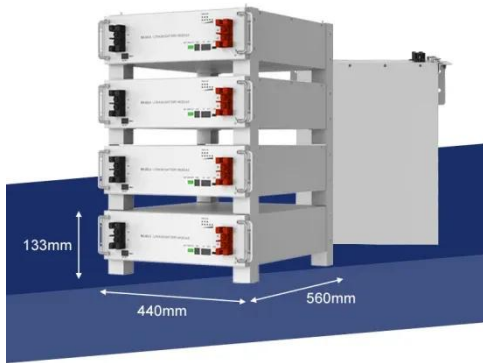

in ...

Amensolar is proud to announce that its flagship N3H-X Series split-phase hybrid inverters--core models (N3H-X10US, X12US, X16US)--are now available in stock at our Los Angeles warehouse.

[Learn More](#)

DC To AC Power Inverter Manufacturers in California

EgenPower designs and manufactures power inverters, battery chargers, and jump starters for commodity IT peripherals, automotives, RV, and marine power industry.

[Learn More](#)

Solar Installers in Southern California

Whether you want to lower your electricity bill or help the environment (or both), our experienced solar consultants can quickly set you up with affordable, high-quality solar panels, inverters, battery ...

[Learn More](#)