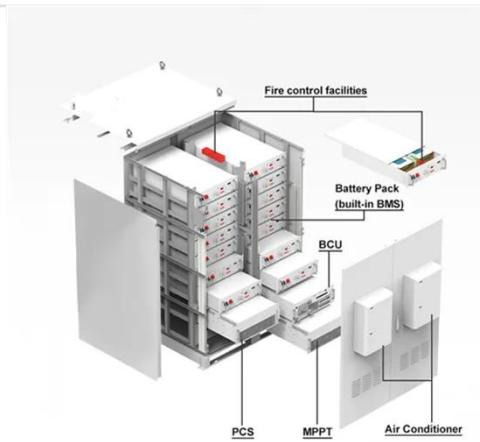

& Mounts for sale , eBay

Get the best deals on Hikvision Security Camera Brackets & Mounts when you shop the largest online selection at eBay . Free shipping on many items , Browse your favorite brands , affordable prices.

[Learn More](#)

Complete List of Bracket and Base Fits for Hikvision IP ...

Discover the ideal brackets and bases for Hikvision IP cameras. Find compatible fittings effortlessly with our comprehensive guide.

[Learn More](#)