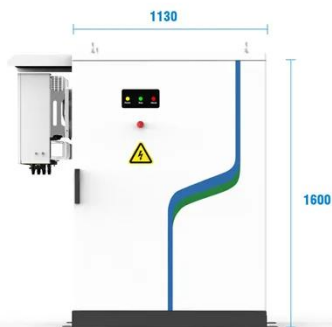

Home inverter original parts

Power Inverter Parts for sale

Find top-quality power inverters like Dewalt Portable Power Inverter and XANTREX # XM1000 for parts. Shop now on eBay for your power needs!

[Learn More](#)

Samsung DA41-00411A Pcb-Inverter Board

With high quality construction for reliable operation and long term usage, replace any worn or aging parts with this original Samsung DA41-00411A PCB-INVERTER BOARD.

[Learn More](#)

PV / DG Application

APP Intelligent Control

Multi-Unit Parallel Expansion

98.8% Max. Efficiency

Sundberg America o 800-621-9190 o Parts for Appliances and HVAC

We have led this industry for more than a century, and offer the largest inventory and best selection of original replacement parts for household appliances and HVAC available.

[Learn More](#)

Appliance Inverters