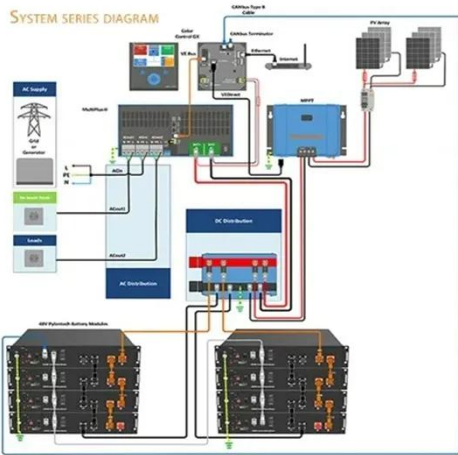

200kWh Battery Energy Storage System Use Cases

A 200kWh battery energy storage system, combined with renewable energy sources like solar panels or wind turbines, can provide a sustainable off-grid power solution.

[Learn More](#)

PCS Cabinet 100KWH 200KWH Outdoor Container Cabinet BESS ...

Commercial Energy Storage Systems 100KWH/200KWH/300KWH Outdoor Cabinet ESS for micro-grid island, hotel, farm Applications All in One ESS with