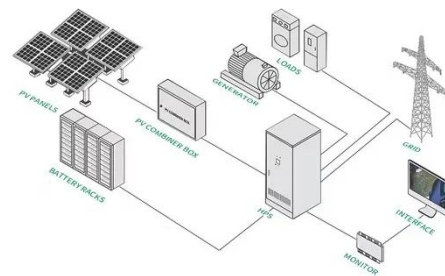

Main Breaker Panel

Get free shipping on qualified Main Breaker Panel Breaker Boxes products or Buy Online Pick Up in Store today in the Electrical Department.