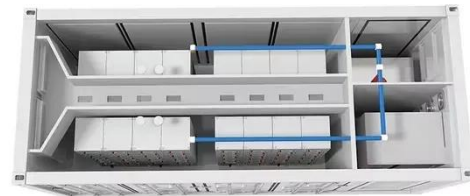

Xiaomi Power Bank 20000mAh - Power Bank Expert

There is no getting around the fact that the Xiaomi Power Bank 20000mAh measures 6.06 x 2.9 x 1.07 inches. So for portability, that means you're not walking around with this thing in your ...