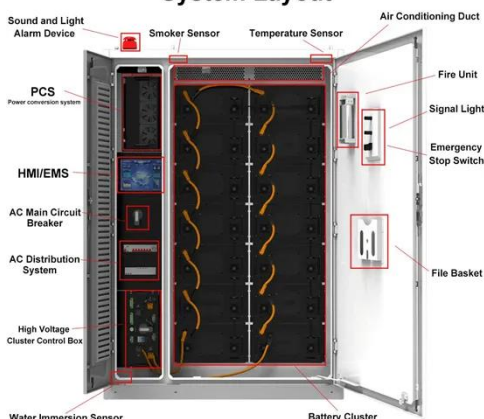

System Layout

What does much mean?

Much is an adjective that refers to a large quantity, amount, or degree of something. It indicates a substantial extent or level of something, generally implying a significant or notable difference or ...

[Learn More](#)

How much traffic should a solar/diverter/inverter/hub upload