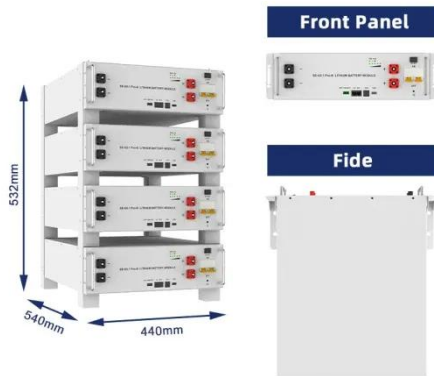

which can meet the long - term and stable energy storage needs of customers.

[Learn More](#)

36MWh Lead Carbon Battery Project

The container equipment system is independently developed by Huafu, which is to integrate all the relevant equipment i.e. the lead-carbon batteries, the communications and monitoring devices etc, ...