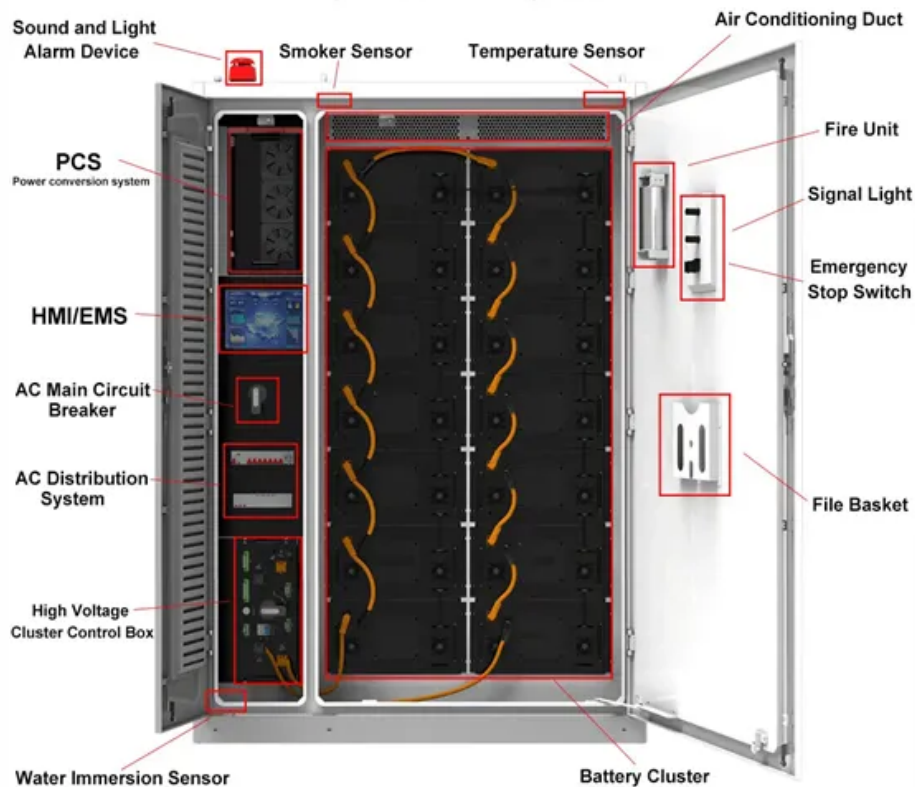

Huawei recommended brands for small outdoor power cabinets

System Layout

Overview

Find high-quality Huawei outdoor cabinets for telecom and power systems. Durable, reliable, and designed for harsh environments. Shop now for top-notch gear!. One cabinet per site is sufficient thanks to ultra-high energy density and efficiency. The eMIMO architecture supports multiple input (grid, PV, genset) and output (12/24/48/57 V DC, 24/36/220 V AC) modes, integrating multiple energy sources into one. This includes the base. Huawei 48V Outdoor Power Cabinet TP48200A Series Outdoor Rectifier System TP48200A (TP48400A) TP48200a-HD15A1 TP48200A-HT15D3 is an AC/DC outdoor power system that configures 48V/50A rectifier modules to supply rated of 200A (400A) output current, with various cooling system: heat exchanger (HEX). The S cabinet series launched by Huawei are enclosed small/medium-capacity cabinets designed with passive heat dissipation. Q: Do you have these products in stock?

[Learn More](#)

Outdoor integrated intelligent site

MTS9514A-AM2001 is a new type of integrated AC/DC output power system designed by Huawei, with the maximum capacity of 24kW and user space of 19U. The cabinet adopts DC air conditioner for cooling.