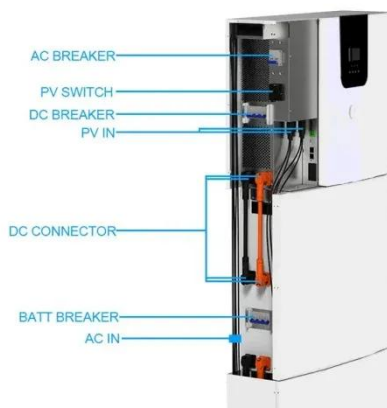

Huawei solar outdoor power cabinet usage

HUAWEI OUTDOOR POWER CABINET TP48200A

It includes a power module with inverter and a high-capacity lithium-iron phosphate battery and is compatible with either or both off-grid PV Solar or on-grid mains power supply all fitted in a compact ...

[Learn More](#)

OUTDOOR POWER ONE SITE ONE CABINET HUAWEI DIGITAL ...

This guide provides step-by-step instructions on how to install your R-BOX-OC outdoor solar battery cabinet, including site selection, assembly, wiring, and system testing. [pdf]

[Learn More](#)

One Site One Cabinet Power Cabinet Solution

One cabinet per site is sufficient thanks to ultra-high energy density and efficiency. The eMIMO architecture supports multiple input (grid, PV, genset) and output (12/24/48/57 V DC, 24/36/220 V ...

[Learn More](#)

How to Use Huawei Energy Storage